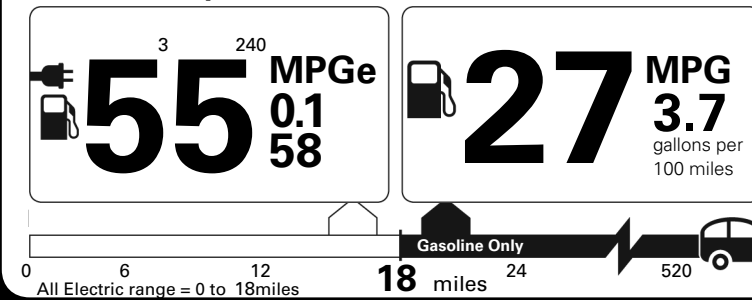

PRICING

IMPORTER'S SUGGESTED LIST PRICE P.O.E.:	\$ 63,450.00
Climate Package	750.00
Heated Windshield Wiper Blades	
Heated Rear Seats	
Heated Steering Wheel	
Advanced Package	1,700.00
Graphical Head-Up Display	
360 Surround View Camera	
Interior High Level Illumination	
Grocery Bag Holder*	265.00
Luggage Covers*	295.00
Roof Load Bars*	330.00
Metallic Paint*	695.00
Protection Package Premier*	685.00
Integrated Center Booster Cushion	300.00
21" 5-Double Spoke Alloy Wheel	1,100.00
Harman Kardon Premium Sound	800.00
Air Quality with Advanced Air Cleaner	250.00
Destination Charge	1,095.00
Total Suggested Retail Price:	\$ 71,715.00

Fuel Economy and Environment

Plug-In Hybrid Vehicle
Electricity-Gasoline

Fuel Economy Standard SUV 4WD range from 14 to 105 MPGe. The best vehicle rates 141 MPGe.

You save \$ 0
in fuel costs
over 5 years
compared to the
average new vehicle.