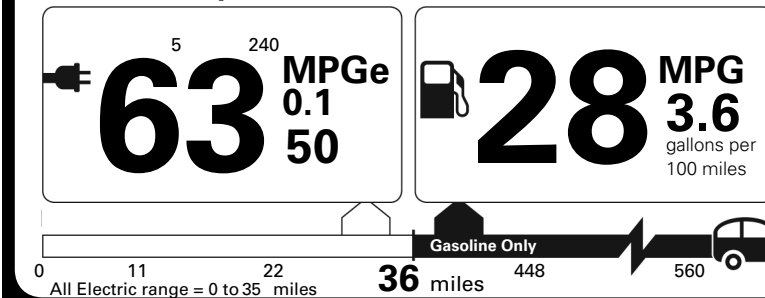

**Destination Charge** 1,095.00

**Total Suggested Retail Price:** \$ 72,225.00

The price shown does not include Gasoline, License and Title Fees, State and  
Local Taxes and Dealer Installed Options and Accessories. The factory reserves  
the right to modify price, designs and equipment without previous notice.

## Fuel Economy and Environment

Plug-In Hybrid Vehicle  
Electricity-Gasoline

**Fuel Economy** Small SUV 4WD range from 14 to 129 MPGe. The best vehicle rates 132 MPGe.

You save  
**\$ 1,000**  
in fuel costs  
over 5 years  
compared to the  
average new vehicle.